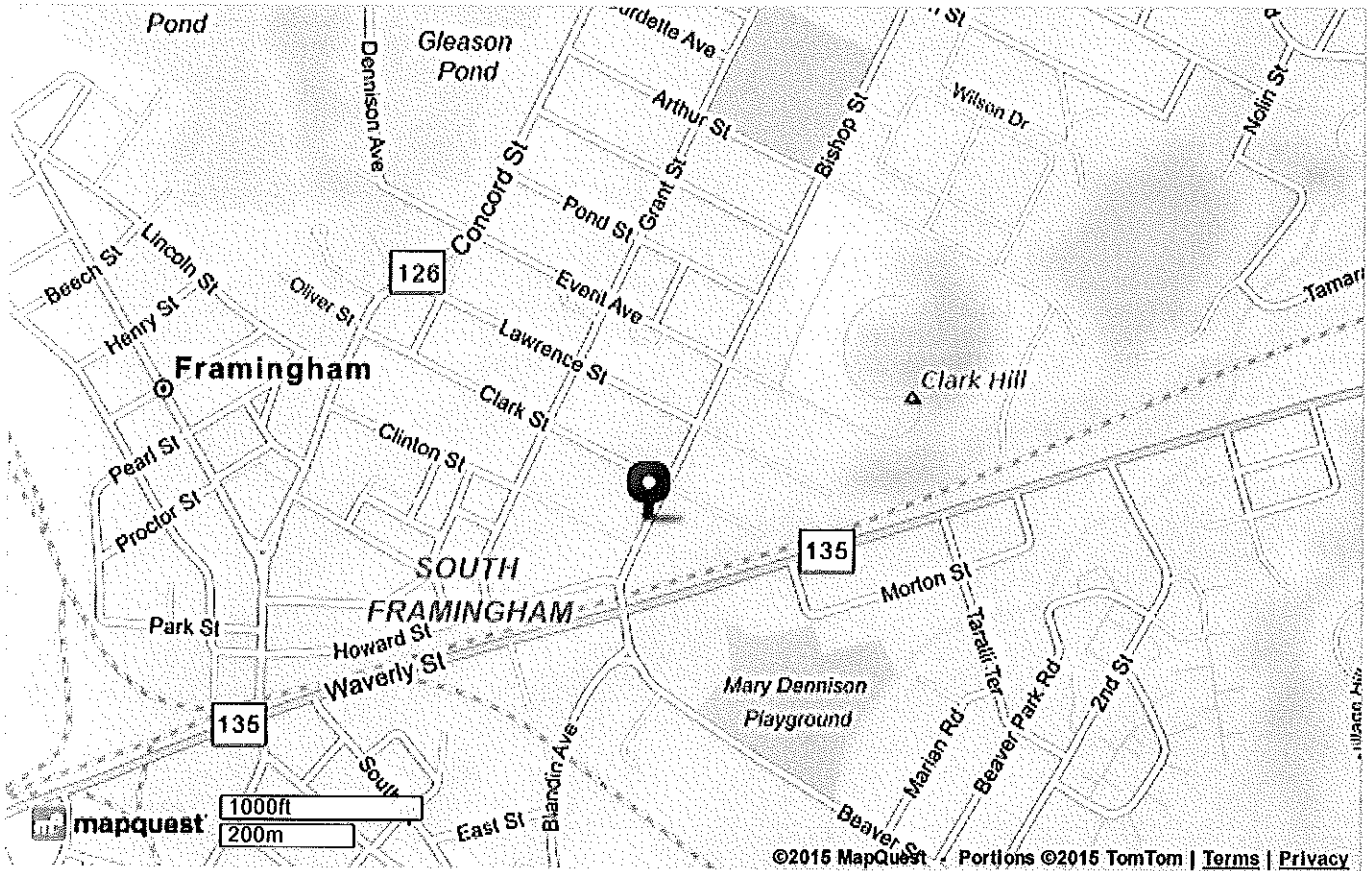

Map of:
7 Bishop St
Framingham, MA 01702-8323

Notes

The main entrance and parking area to SMOC/Voices Against Violence is located in the rear of the building. The driveway to the parking lot is at the intersection of Bishop and Clark Streets on the east side. You'll see a United Way Distribution Center there. Follow the driveway back and to the right toward the railroad tracks. You'll see the parking and the main entrance.